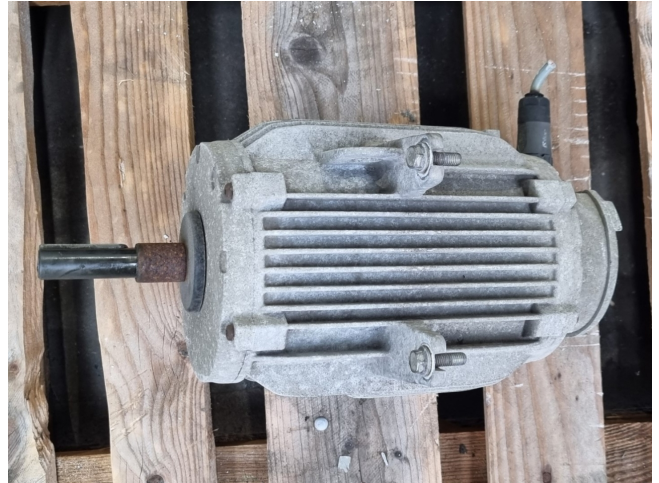

Carrier CM29/T

Specifications

Brand	Carrier
Type	CM29/T
Power (kW)	1,4
Speed (RPM)	950
Size & Weight	260x220x400 mm (LxWxH)
Stock	1

Description

Used Carrier CM29/T

Used Carrier CM29/T fan electric motor with the following specifications: 50 Hz - 1,4 kW - 950 RPM.